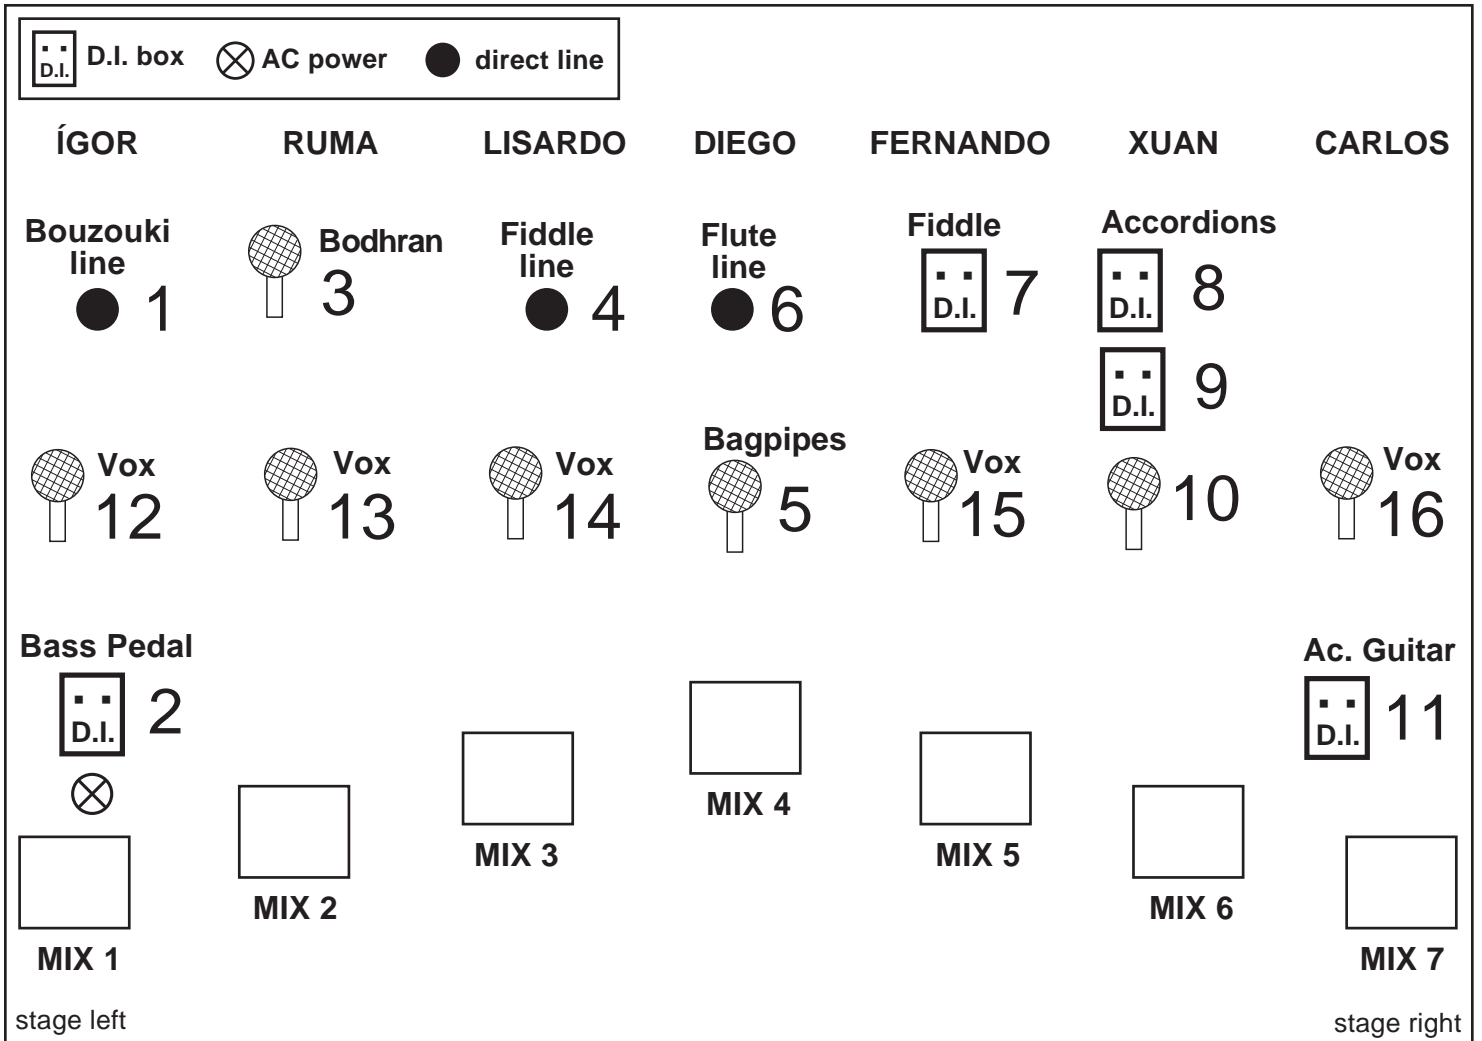

FELPEYU 2004

PATCH AND STAGE PLAN

CH	INPUT	MICS	INSERT	STAND	MON	
1.	BOUZOUKI	OUR D.I. (XLR)	COMP.		X	MICROPHONES 8 SHURE SM-58 5 D.I. BOX BSS 3 (XLR) DIRECT LINE
2.	BASS PEDAL	D.I.BSS	COMP.		X	
3.	BODHRAN	SM-58	COMP.	SMALL	X	
4.	FIDDLE (LISARDO)	OUR D.I. (XLR)	COMP.		X	MIC STANDS 2 SMALL BOOM MIC STANDS 6 TALL BOOM MIC STANDS
5.	BAGPIPES	SM-58	COMP.	TALL	X	
6.	FLUTE	OUR MIC (XLR)	COMP.		X	
7.	FIDDLE (FERNANDO)	D.I. BSS	COMP.		X	POWER Must be 220v/50H In case of 110 volts 2 appropriate transfos
8.	ACCORDION (TREBLE)	D.I. BSS	COMP.		X	
9.	ACCORDION (BASS)	D.I. BSS	COMP.		X	
10.	ACCORDION	SM-58	COMP.	SMALL	X	CHAIRS 2 solid chairs
11.	ACOUSTIC GUITAR	D.I. BSS	COMP.		X	
12.	IGOR VOX	SM-58	COMP.	TALL	X	
13.	RUMA VOX	SM-58		TALL	X	
14.	LISARDO VOX	SM-58	COMP.	TALL	X	
15.	FERNANDO VOX	SM-58	COMP.	TALL	X	
16.	CARLOS VOX	SM-58	COMP.	TALL	X	